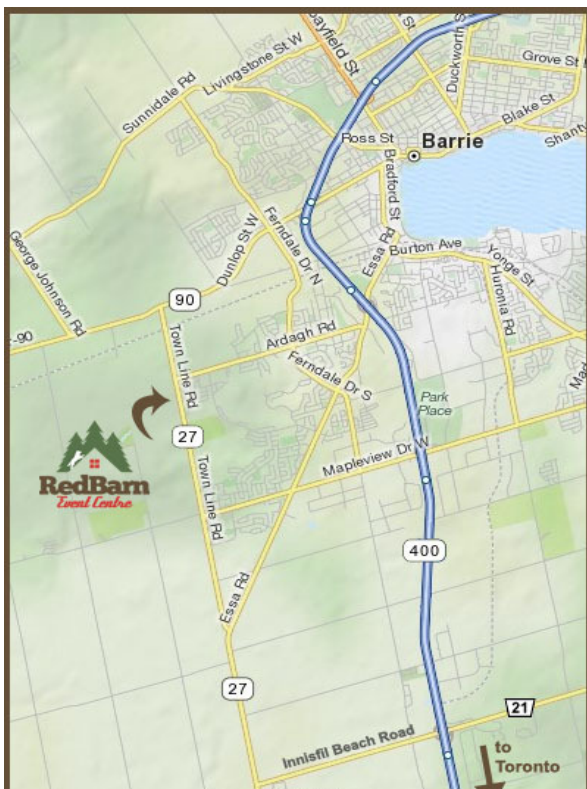

The washroom building will not be in until the end of the month. There is a portable toilet on site but please bring water for you and your dogs.

Red Barn Address:

8464 CR 27, Barrie, GPS coordinates: lat 44.344860 long -79.741025 (Please use coordinates as the GPS does not recognize address for some reason)

Directions:

From the 400: Take the Essa Road exit. Turn west on Essa (sign says Essa Road South). Turn right at Ardagh Road. Follow Ardagh to County Road 27. Go South on County Road 27.(aka Town Line Road) Property is on the west side of the road down a long driveway. There is a private residence at the front of the property.

From Hwy 27: When traveling North on CR 27 you must turn left shortly after passing through the town of Thorton. Look for the 20th Sideroad on your left and then the 10th Line on your right, that's your cue to slow down. Then you will see a small sign on your right that shows you must turn left to stay on CR 27. Turn left on CR 27 and continue north. After passing Maplevue Dr. W. you will go down a big hill, the Red Barn flags are on your left at the bottom of that hill.